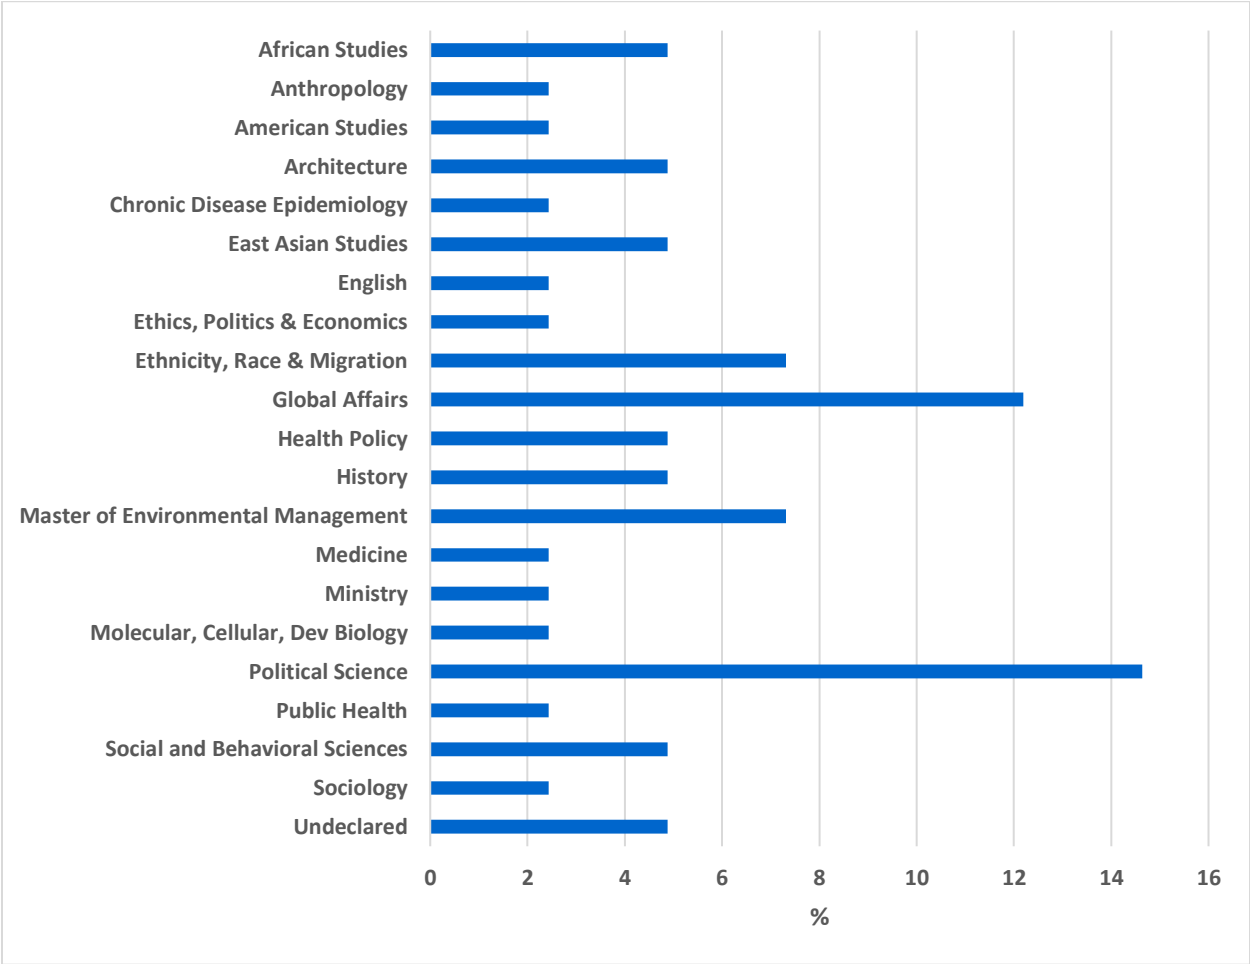

Graph 1
Refugee Program Student Grants By Year (%)

Graph 2
Refugee Program Student Grants By Level (%), 2019 - 2022

Graph 3
Refugee Program Student Grants Applications By School (%), 2019-2022

Graph 4

Refugee Program Student Grants Applications By Major (%), 2019-2022

Graph 5
Refugee Program Student Grants Applications By Continent (%), 2019-2022

Graph 6
Refugee Program Student Grants By Region (%), 2019-2022