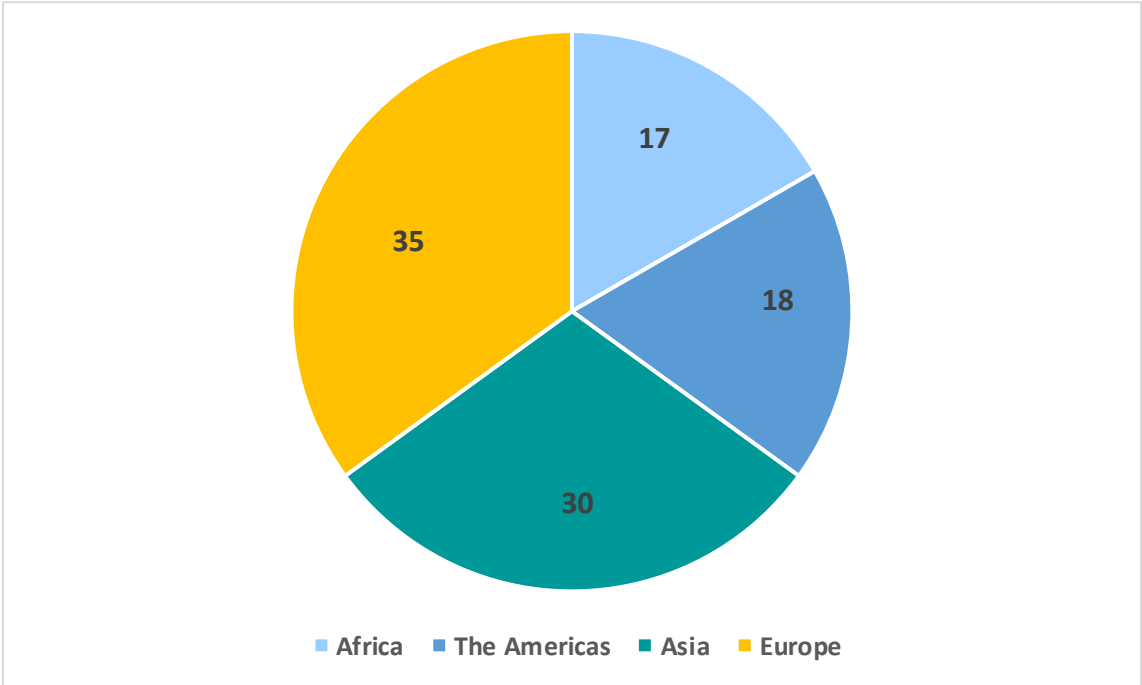

Graph 1
Refugee Program Student Grants By Year (%)

Graph 2
Refugee Program Student Grants By Level (%), 2019 - 2023

Graph 3

Refugee Program Student Grants Applications By School (%), 2019-2023

Graph 4

Refugee Program Student Grants Applications By Major (%), 2019-2023

Graph 5
Refugee Program Student Grants Applications By Continent (%), 2019-2023

Graph 6
Refugee Program Student Grants By Region (%), 2019-2023