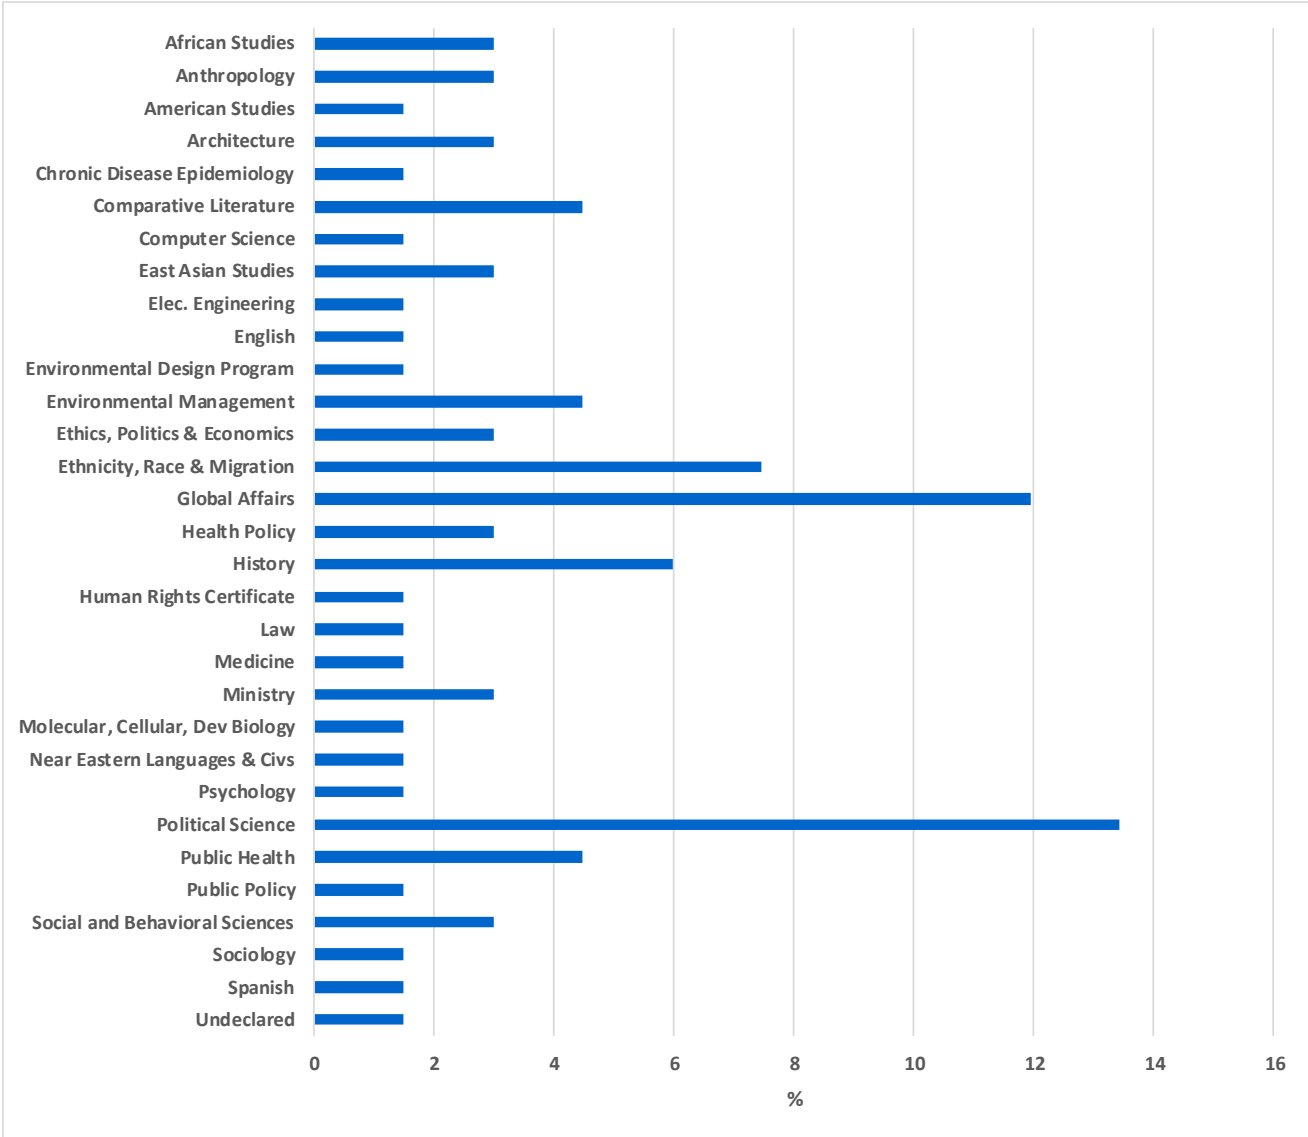

Graph 1
Refugee Program Student Grants By Year (%)

Graph 2
Refugee Program Student Grants By Level (%), 2019 - 2023

Graph 3

Refugee Program Student Grants Applications By School (%), 2019-2023

Graph 4

Refugee Program Student Grants Applications By Major (%), 2019-2023

Graph 5
Refugee Program Student Grants Applications By Continent (%), 2019-2023

Graph 6
Refugee Program Student Grants By Region (%), 2019-2023